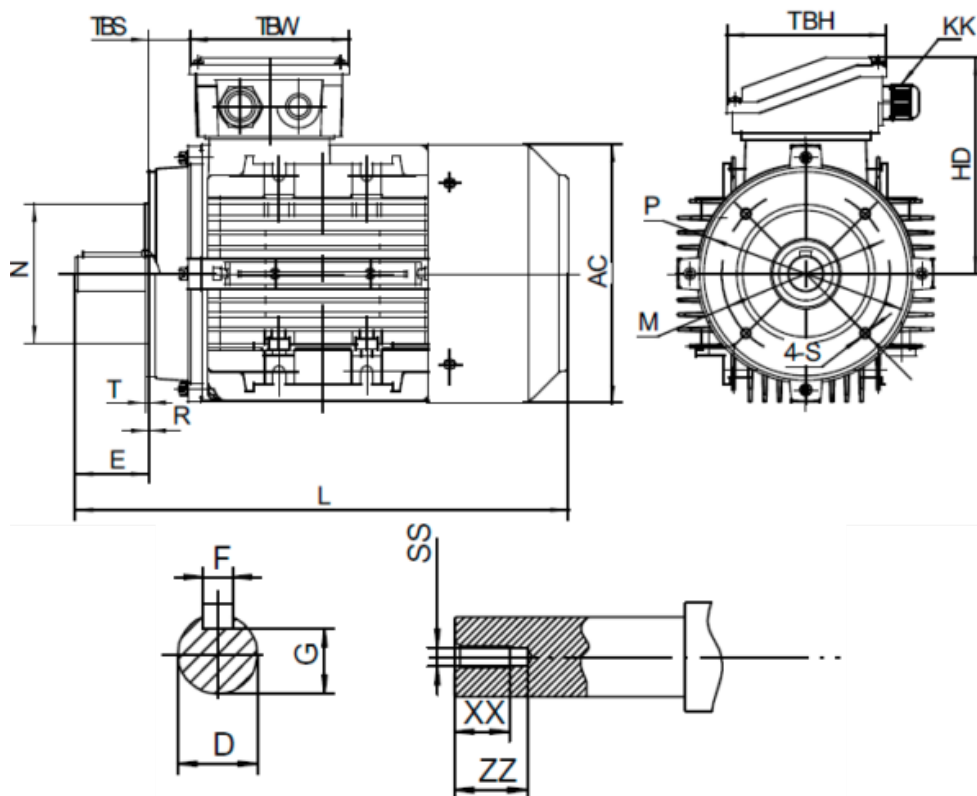

Data Sheet

Article number: 2518009202250140

Description: Kleedrive T3A 132M1-2 9.2kw 2800 rpm UL/CSA
3x400/690V 50 HZ IP55 B14 Eff=82,7%

Measures

AA = 260	L = 460/498	TBH = 118
AC = Ø261	M = Ø165	TBS = 36.5
AD = 323	N = Ø130	TBW = 118
D = Ø38	P = Ø200	XX = 28
E = 80	R = 0	ZZ = 37
F = 10	S = M10	
G = 33	SS = M12	
HD = 191	T = 3.5	